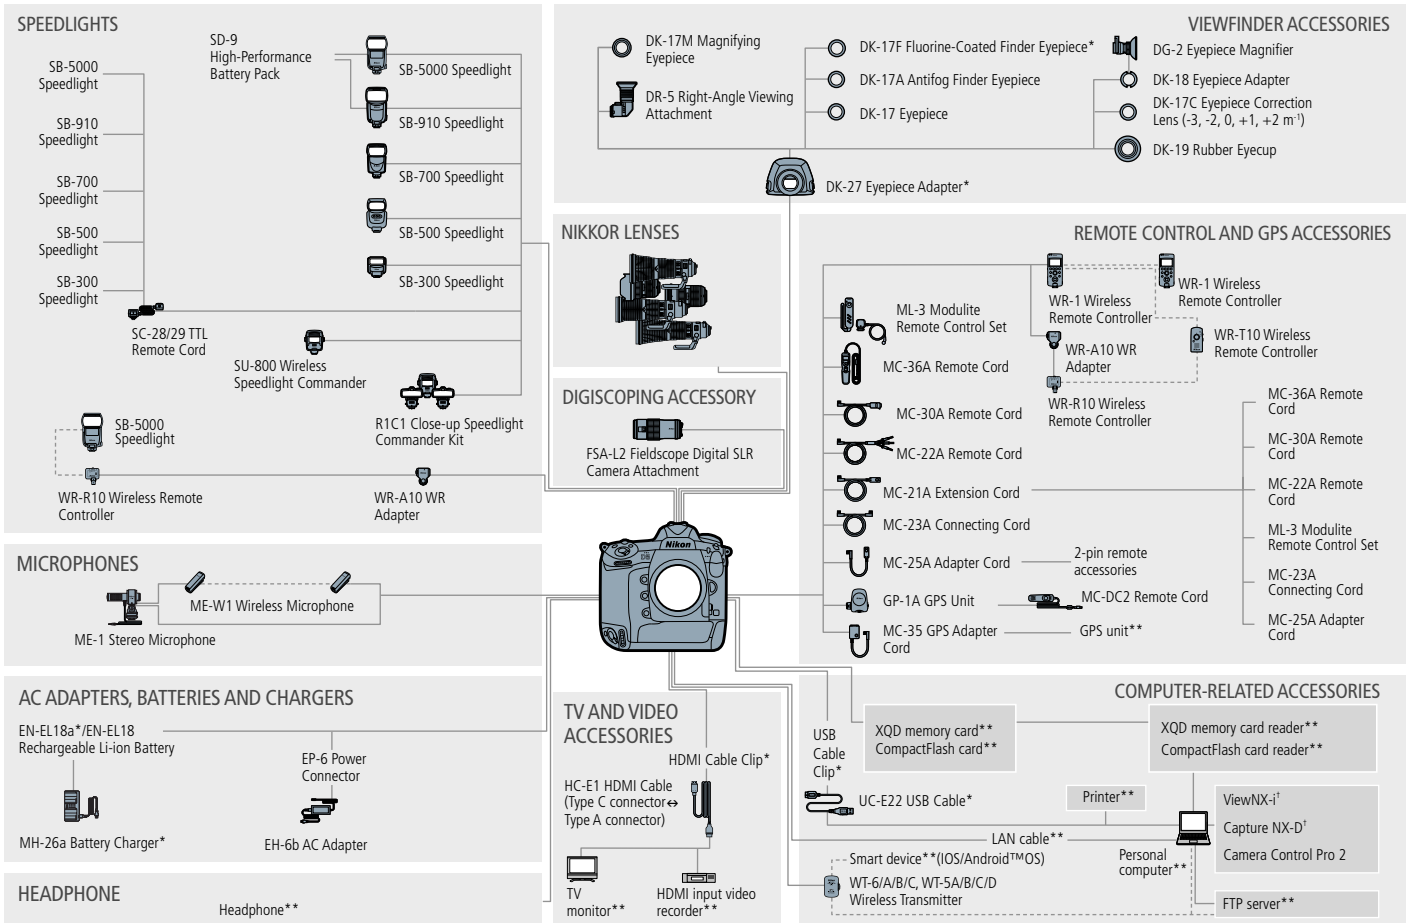

Image sensor	35.9 × 23.9 mm CMOS sensor
ISO sensitivity (Recommended Exposure Index)	ISO 100 to 102400 in steps of 1/3, 1/2 or 1 EV; can also be set to approx. 0.3, 0.5, 0.7 or 1 EV (ISO 50 equivalent) below ISO 100 or to approx. 0.3, 0.5, 0.7, 1, 2, 3, 4 or 5 EV (ISO 3280000 equivalent) above ISO 102400; auto ISO sensitivity control available
Viewfinder	Eye-level pentaprism single-lens reflex viewfinder
Monitor	8-cm (3.2-in.), approx. 2359k-dot (XGA) TFT touch-sensitive LCD with 170° viewing angle, approx. 100% frame coverage, and manual monitor brightness control
Shutter	Electronically-controlled vertical-travel focal-plane mechanical shutter; electronic front-curtain shutter available in mirror up release mode. 1/8000 to 30 s in steps of 1/3, 1/2 or 1 EV, bulb, time, X250
Continuous shooting	12 fps with AE/AF in FX-format. Up to 10 fps in CL-mode; 10–12 fps, or 14 fps with mirror up in CH-mode; or 3 fps (quiet continuous mode)
Exposure metering	TTL exposure metering using RGB sensor with approx. 180K (180,000) pixels
Autofocus	Multi-CAM 20K autofocus sensor module with TTL phase detection, fine-tuning and 153 focus points (including 99 cross sensors and 15 sensors that support f/8), of which 55 (35 cross sensors and 9 f/8 sensors) are available for selection
AF-area modes	Single-point AF, 25-, 72-, or 153-point dynamic-area AF, 3D-tracking, group-area AF, auto-area AF
Live View lens servo	Autofocus (AF): Single-servo AF (AF-S); full-time-servo AF (AF-F); Manual focus (M)
Live View AF-area mode	Face-priority AF, wide-area AF, normal-area AF, subject-tracking AF
Video	MOV-format, H.264/MPEG-4 Advanced Video Coding. Available video resolutions are 3840 x 2160 (4K UHD): 30p (progressive), 25p, 24p; 1920 x 1080: 60p, 50p, 30p, 25p, 24p; 1920 x 1080 crop: 60p, 50p, 30p, 25p, 24p; 1280 x 720: 60p, 50p. Actual frame rates for 60p, 50p, 30p, 25p, and 24p are 59.94, 50, 29.97, 25, and 23.976 fps respectively
Storage media	• XQD-Type (Models for use with XQD cards): XQD cards • CF-Type (Models for use with CompactFlash cards): Type I CompactFlash memory cards (UDMA7 compliant)
Connectivity	USB 3.0 superspeed USB-port, Type C HDMI, Stereo mini-pin jack (3.5mm) in- and output each, RJ-45 Ethernet port (1000BASE-T/100BASE-TX/10BASE-T AUTO-MDIX), ten-pin remote terminal, peripheral connector for WT-6/WT-5 WiFi adapters
Battery	One EN-EL18a Rechargeable Li-ion Battery
Dimensions (W x H x D), weight	Approx. 160 × 158.5 × 92 mm/ 6.3 × 6.3 × 3.7 in, approx. 1405 g XQD-Type, approx. 1415 g CF-Type (based on CIPA guidelines)

* Supplied accessories ** Non-Nikon products † Can be downloaded from Nikon websites (free).